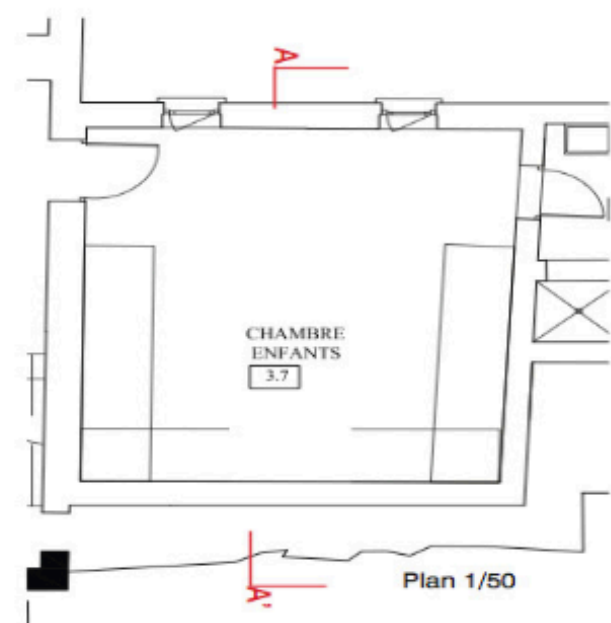

*CELINE Flagship Store, Tokyo, Japan
Photo Credit: Marie Claire Japon*

INDOOR LIGHTING DESIGN -PRIVATE RESIDENCE, CASTLE-

Master Lustre -translucide-

Master Bed Room

Master Lustre -opaque-

Liseuse/ Reading lamp