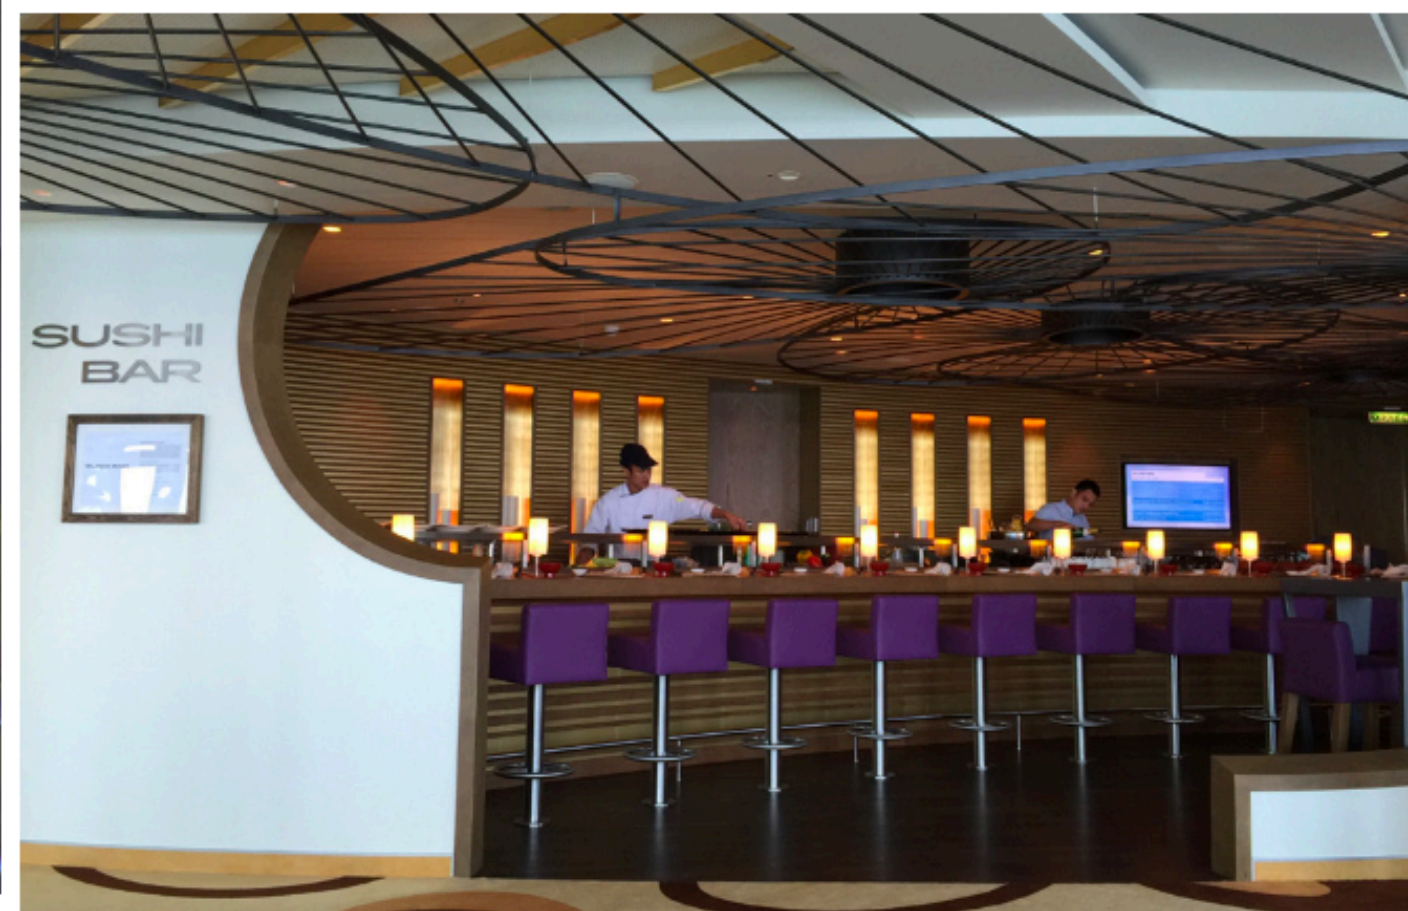

OUTDOOR & INDOOR LIGHTING DESIGN ENGINEERING -GERMAN CRUISE SHIP-